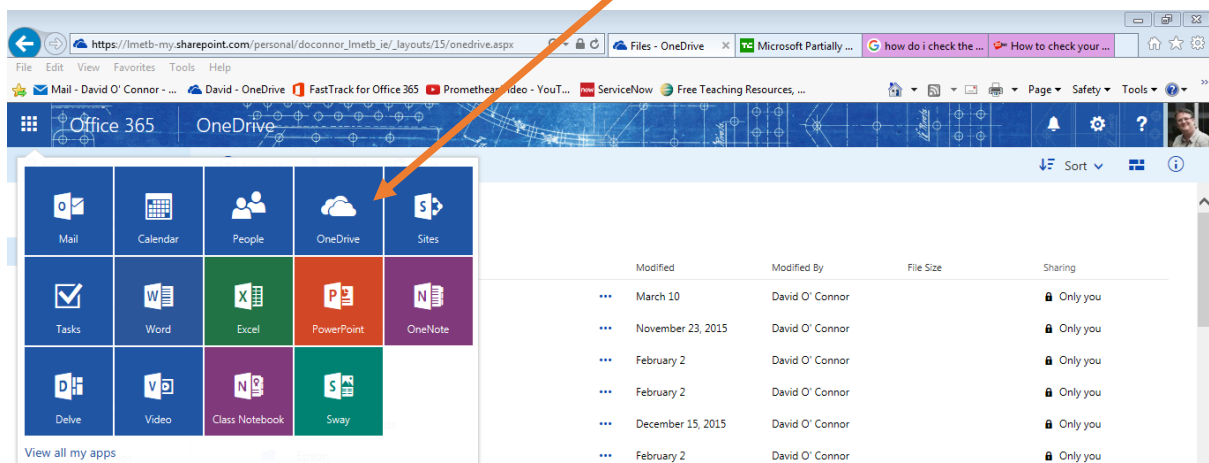

If you have a local OneDrive folder installed on your device

If you have the OneDrive for Business sync client installed on your PC, right-click the program's icon in the notifications area at the right side of the taskbar and click Manage Storage on the shortcut menu.

That opens the dialog box shown here:

Click View OneDrive for Business Storage to go directly to the Storage Metrics page.

If you access your OneDrive through the lmetb.ie website, follow these steps:

1. Sign in to Office365 using your lmetb.ie credentials.
2. Click OneDrive in the blue navigation bar at the top of the page. That takes you to your OneDrive for Business page, OneDrive - LMETB.