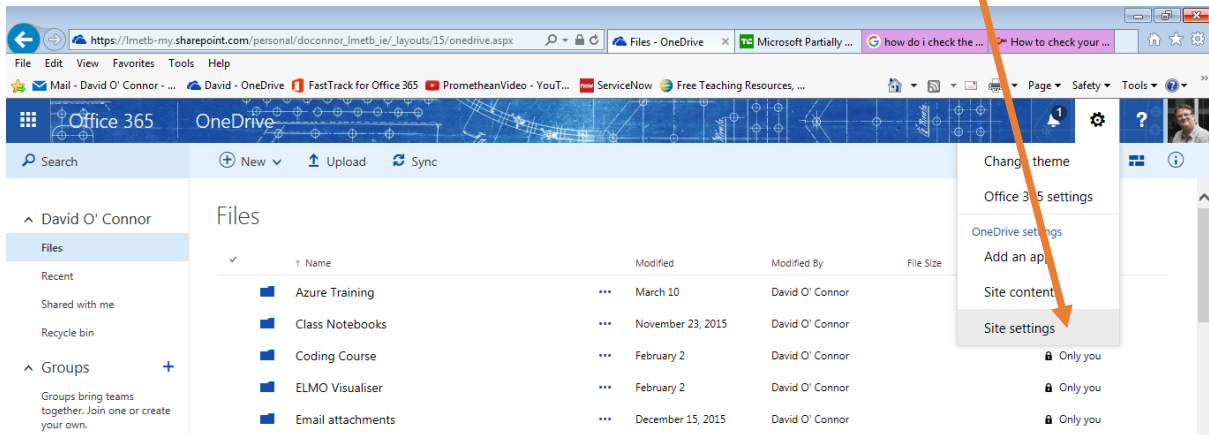

3. Click the gear icon in the upper-right corner and choose Site Settings.