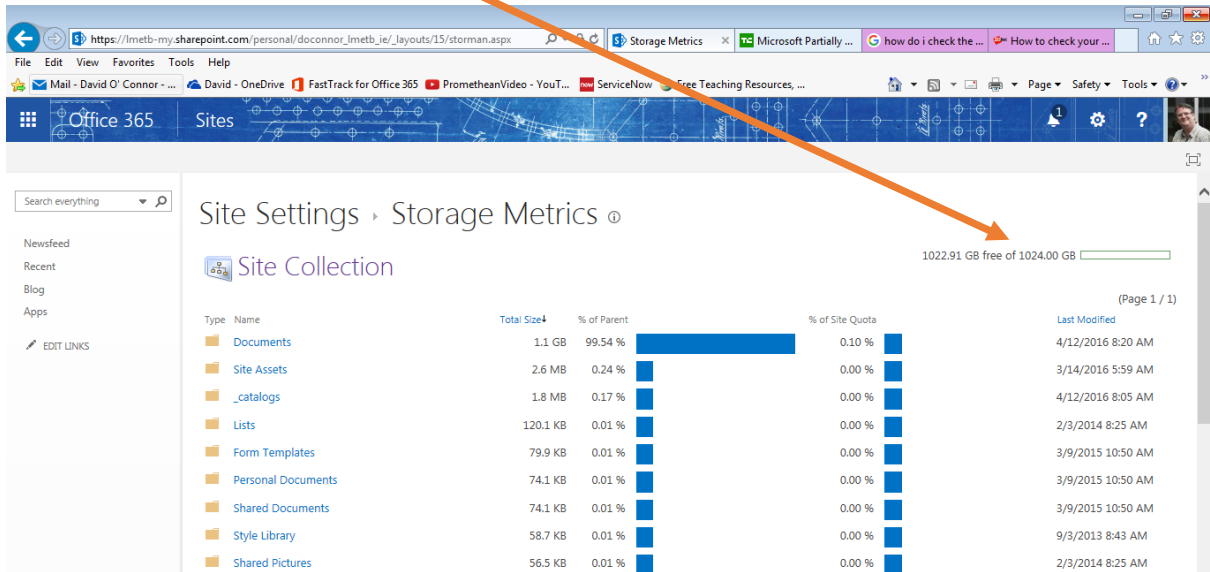

4. On the Storage Metrics page, the amount of allocated storage and the amount of storage available to use is displayed.