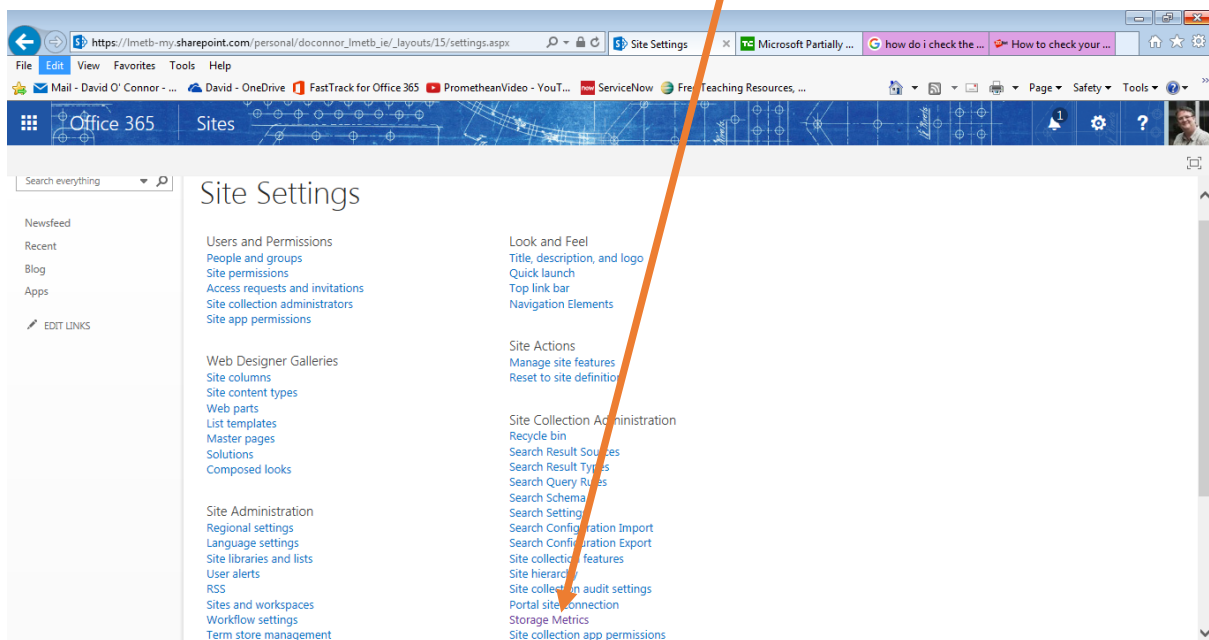

4. On the Site Settings page, under the Site Collection Administration heading (near the bottom of the second column), click Storage Metrics.